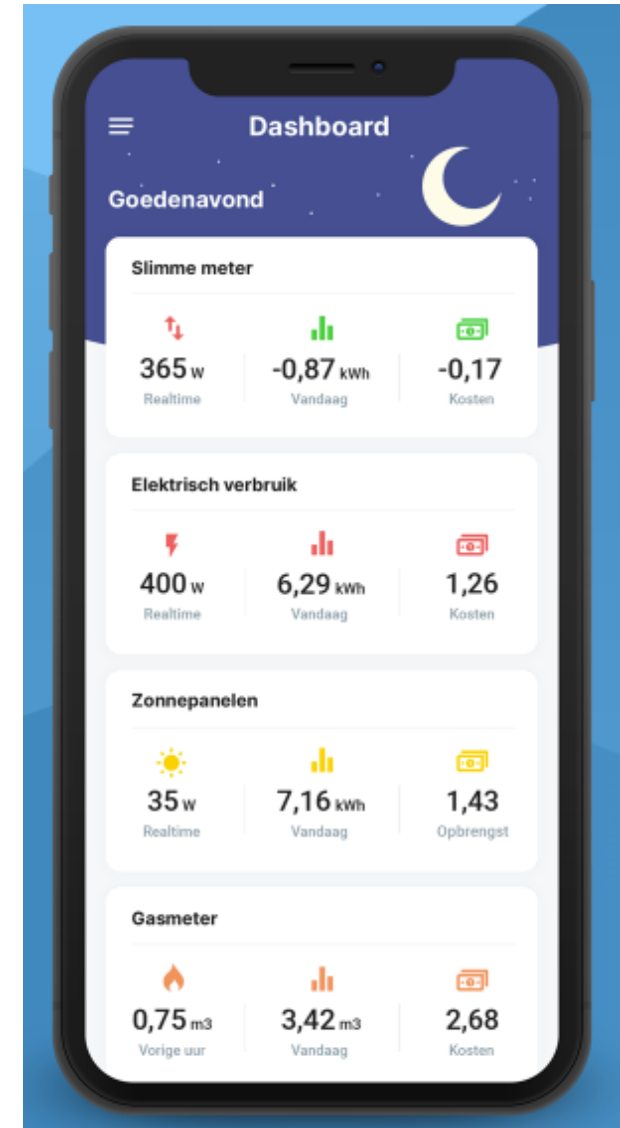

VLOT Energy Platform

Coöperatieve
energieproductie

Energieconsumptie per
huishouden

Competitie binnen en tussen
coöperaties