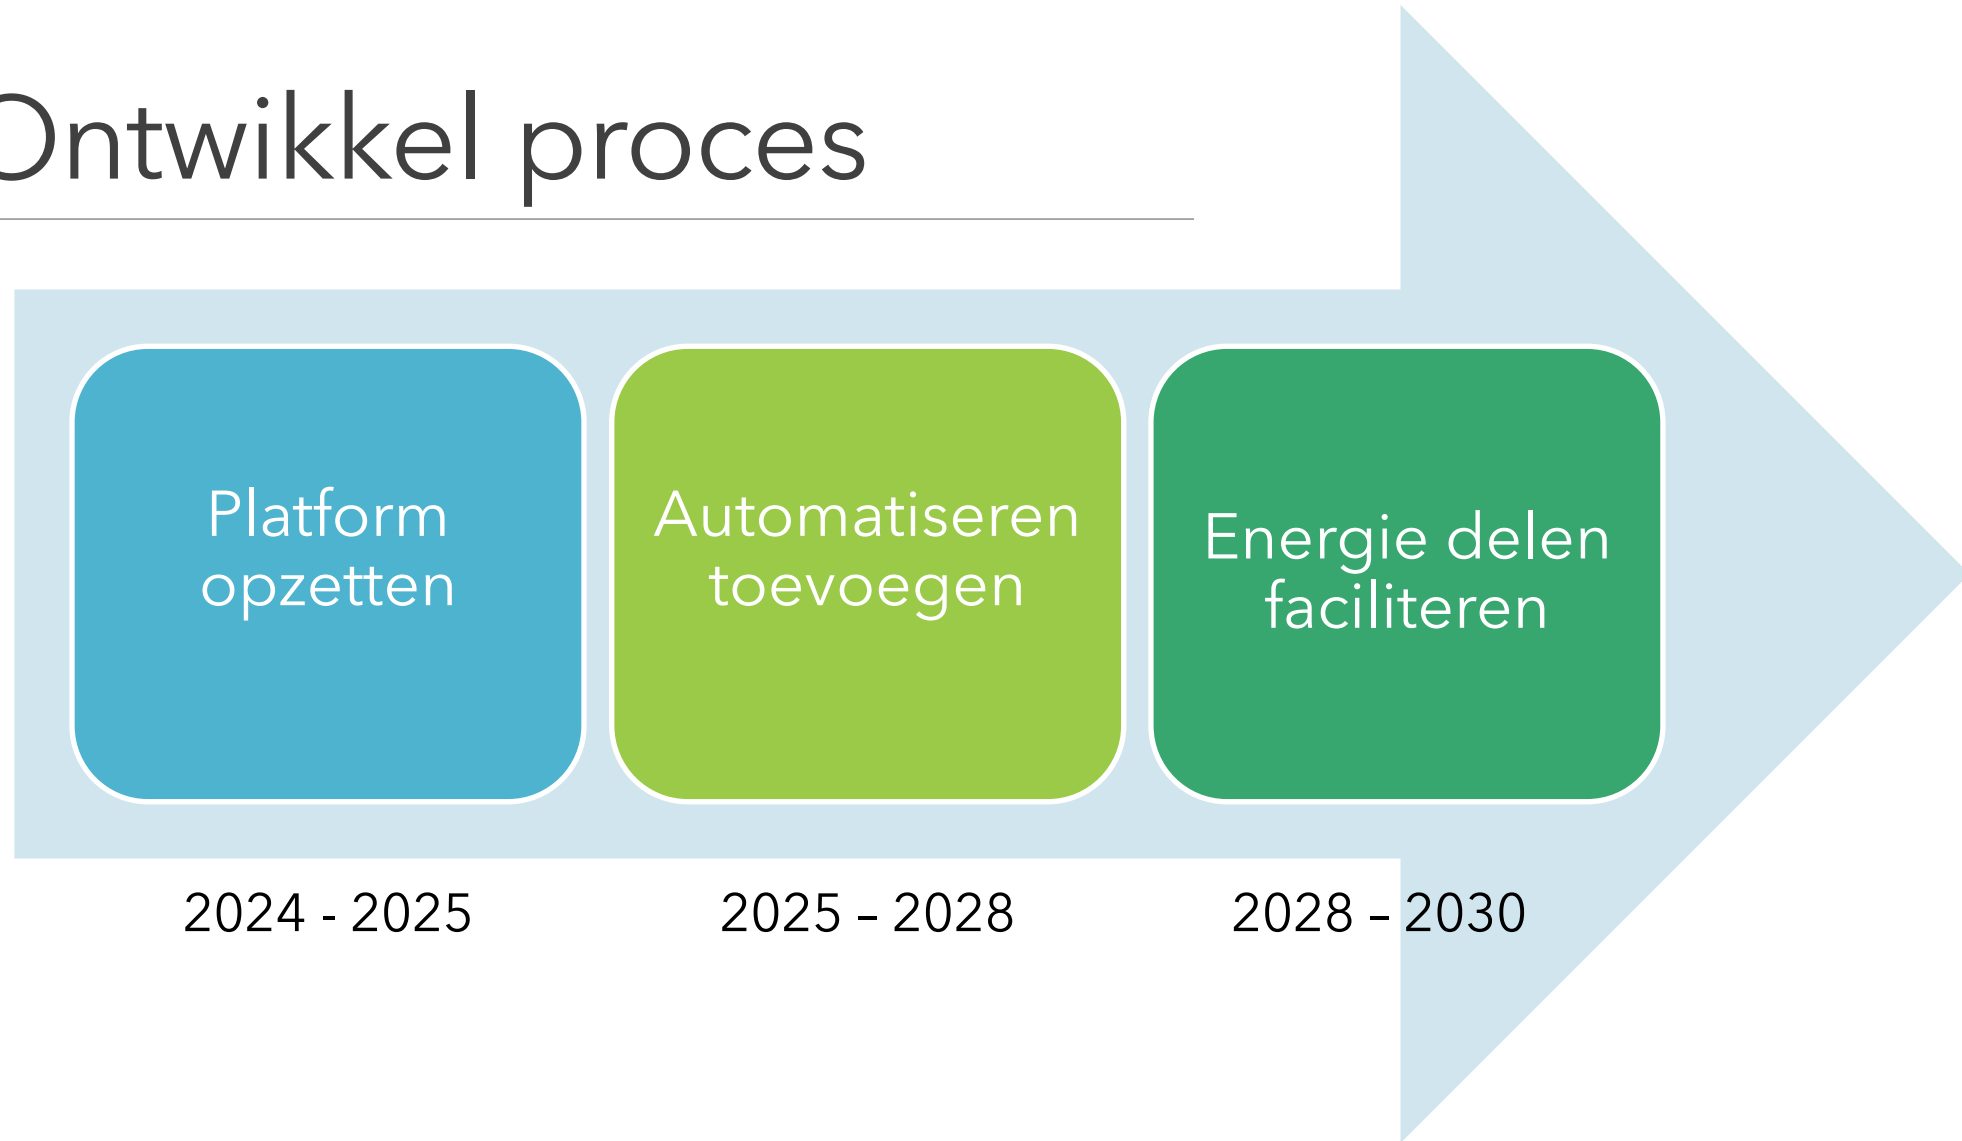

Ontwikkel proces